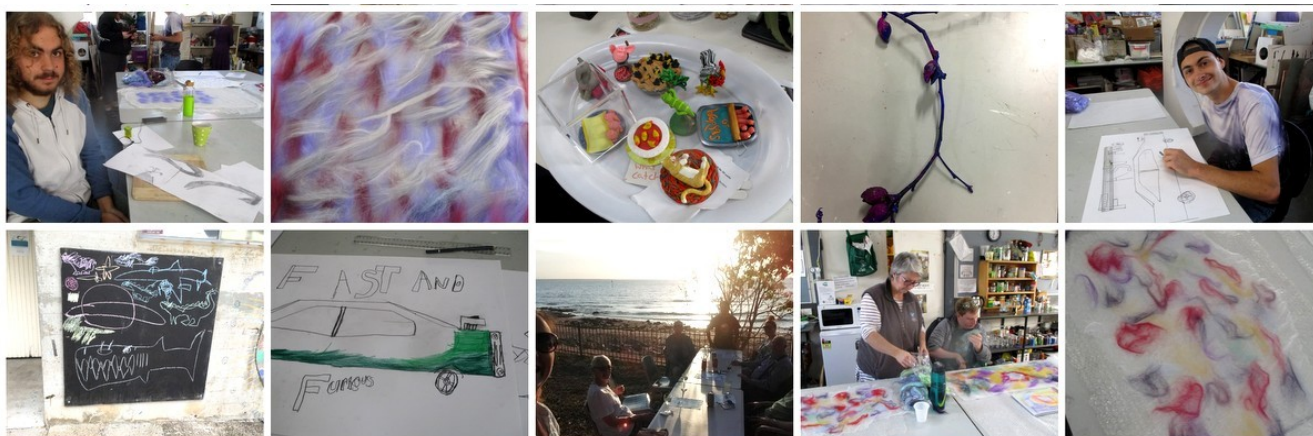

Introducing Nick & Harley. Studio Action. Justine with family