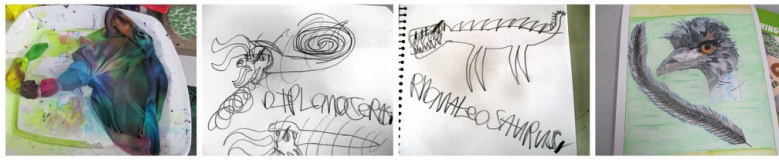

Studio Job List

Around the Studio images by Anne

- An unconditionally positive & mindful zone – for everyone to create, heal, grow & feel safe!
- Need to **move Container** a new site! Youth Futures Charlette & Bert
- **Install large screen** above notice board - QVMAG It crew Ryan,
- **Stats** - Numbers fill form end of day
- **The Studio is a safe environment** – let us know if there's an issue!
- **Cleaning** – Sinks; Bins- STOP bin; Chairs; Tables; Vacuum; Bathroom
- **OH&S** – be aware and keep clear and safe for all
- **Mental Health 5 ways to Well Being: Connect, Be active, Take notice, Keep learning, Give**
- **Artist Fees $110 per term 2018 – $11 a week**
- **Cradle Mountain - Art Magic Install visit**
- **Recycle Bag / Sort - Reuse**
- **Website - profile of board and mentors - update**