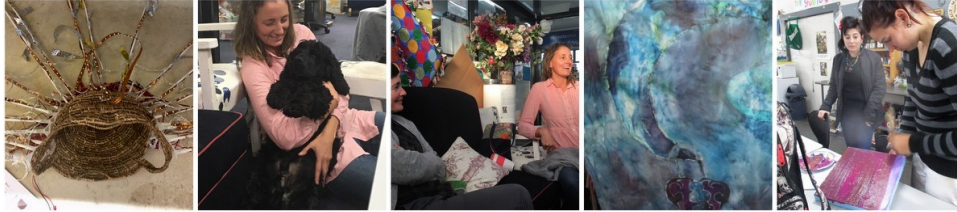

- Recycle Bag / Sort
- Outside signage - upgraded & Interweave Studio Sign Done - thanks Justine

Studio Action: Justine, Patche, Sylvie & Maddie

Dates to Remember

Studio Mondays; Open Art Studio Group 10 to 3pm

Remade Group with Anh & Justine 3.30 to 5.00pm

Studio Wednesday Access Arts Link 10am to 3pm (option am / pm)

BOFA 17 to 20 May this weekend

Bree Tafe Cert 3 Student begins 21st May

Term 2 ends 4th July : Term 3 24 July to 26 Sept : Term 4 17 Oct to 12 Dec

Remade Show - Saturday August 25th

Junction Arts Festival - featuring Remade Parade Saturday 8th 1pm

Writers Festival 14th -16th September workshop Amie Kaufman - need to book!

Blooming Festival 22nd & 23rd September Tasmania is My Garden

Contacts & Support

Studio, 63318045 info@interweavearts.com.au

websites streetsalive.com.au interweavearts.com.au

Kim Schneiders, Ph 0437 003 200 kim@interweavearts.com.au

Justine Kelly Ph 0409 535 899 justine@interweavearts.com.au

AAL Support: QVMAG, Launceston City Council, TasTAFE, Interweave Arts, WD Booth Estate, Department of Education, Launceston Arts Community, UTAS Schools of Architecture & Creative Arts, Big Picture School, Life Without Barriers, Artist Community, Ross Hart MP